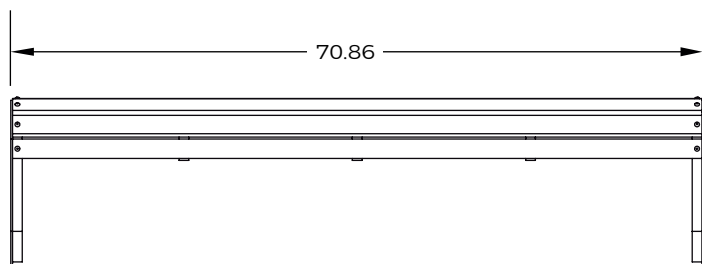

Finish:

Polished

General Dimensions:

He: 16.92" / Wi: 17.32" / Le: 70.86"

Weight:

143.3 lb

Mesuares in inches

Frontal View

Lateral View