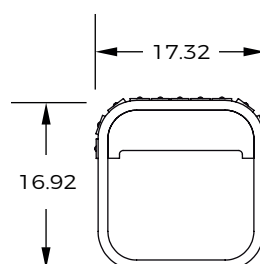

Finish:

Polished

General Dimensions:

He: 16.92" / Wi: 17.32" / Le: 70.86"

Weight:

143.3 lb

Mesuares in inches

Frontal View

Lateral View