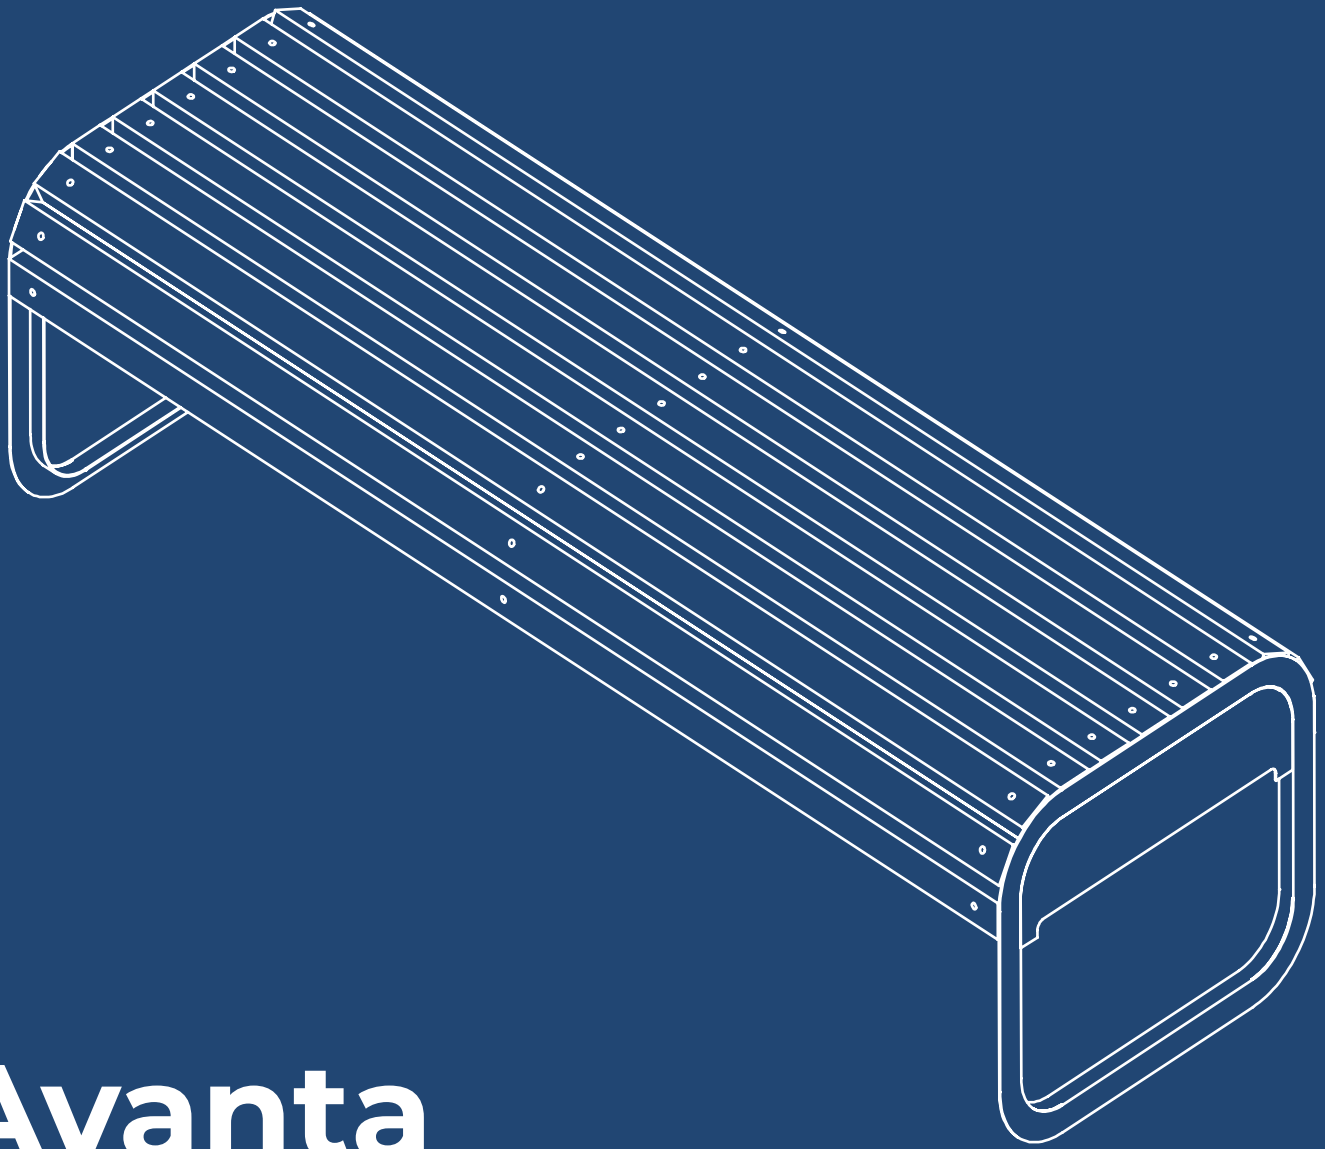

Benches

Avanta

B-010-AI-PR-SR

Avanta

B-010-AI-PR-SR

Material and Colors

Stainless steel

Recycled plastic

Finish:

Polished

General Dimensions:

He: 16.92" / Wi: 17.32" / Le: 70.86"

Weight:

143.3 lb

Mesuares in inches

Frontal View

Lateral View